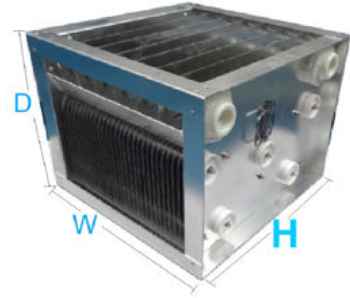

Hi Airtech Co.,Ltd

Specification Table for Electronic Filter of Kitchen Fume

Email: sales@hi-airtech.com Website: www.hi-airtech.com

Model : Y01
H×W×D=463×600×296mm

Model : Y01
H×W×D=463×600×380mm

Model : Y01
H×W×D=467×460×360mm

Model : Y04
H×W×D=467×460×360

Model : Y04
Ionization region (h×w×d)468×456×90mm
Oil catchment area (H×W×D)468×456×262mm

Model : Y06-Y11

Model	H×W×D (mm)
Y06	480*503*340
Y07	480*597*340
Y08	480*503*280
Y09	480*597*280
Y10	260*470*300
Y11	340*400*300