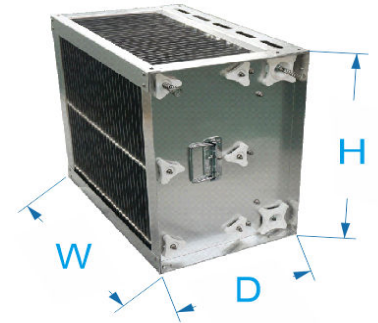

Hi Airtech Co.,Ltd

Specification Table for Electronic Filter of Kitchen Fume

Email: sales@hi-airtech.com Website: www.hi-airtech.com

Model : Y01
H×W×D=463×600×296mm

Model : Y01
H×W×D=463×600×380mm

Model : Y01
H×W×D=467×460×360mm

Model : Y04
H×W×D=467×460×360

Model : Y04
Ionization region (h×w×d)468×456×90mm
Oil catchment area (H×W×D)468×456×262mm

Model : Y06-Y11

Model	H×W×D (mm)
Y06	480*503*340
Y07	480*597*340
Y08	480*503*280
Y09	480*597*280
Y10	260*470*300
Y11	340*400*300