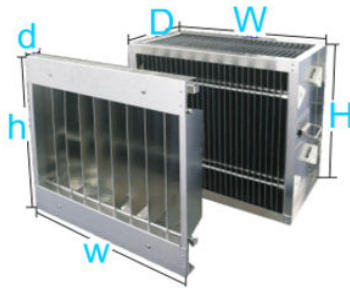

Hi Airtech Co.,Ltd

Specification Table for Electronic Filter of Kitchen Fume

Email: sales@hi-airtech.com Website: www.hi-airtech.com

Model : Y01
H×W×D=463×600×296mm

Model : Y01
H×W×D=463×600×380mm

Model : Y01
H×W×D=467×460×360mm

Model : Y04
H×W×D=467×460×360

Model : Y04
Ionization region (h×w×d)468×456×90mm
Oil catchment area (H×W×D)468×456×262mm

Model : Y06-Y11

Model	H×W×D (mm)
Y06	480*503*340
Y07	480*597*340
Y08	480*503*280
Y09	480*597*280
Y10	260*470*300
Y11	340*400*300